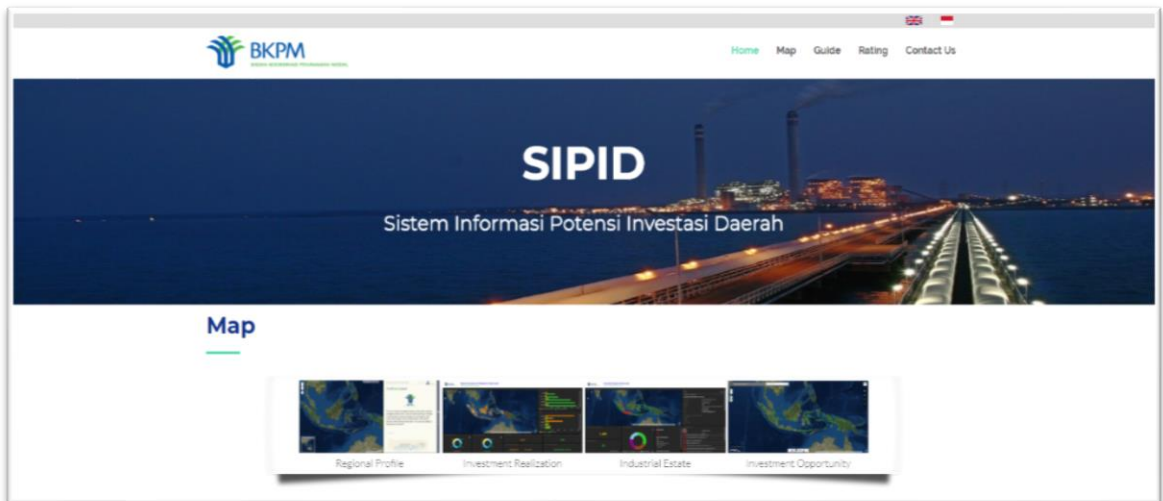

1. Buka Halaman Portal, url : <http://regionalinvestment.bkpm.go.id/portal/>