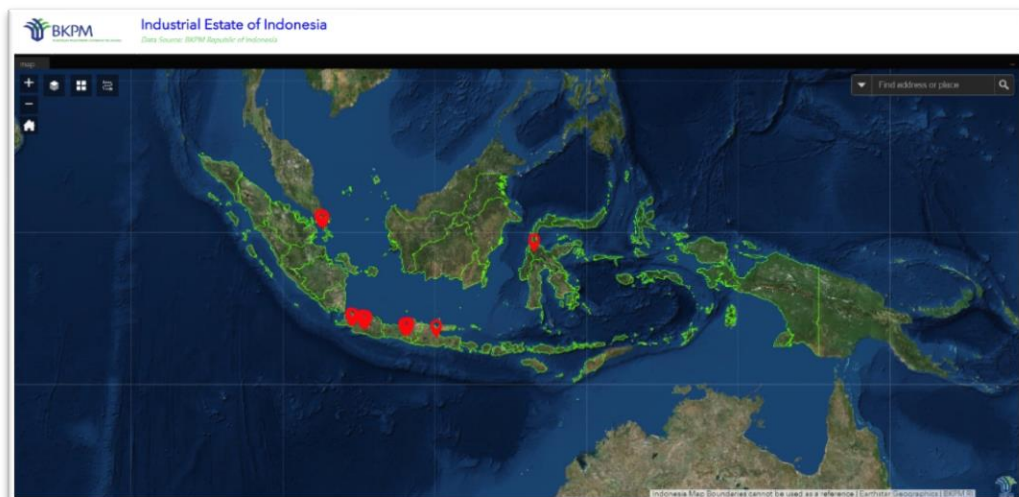

The main content area is titled "Industrial Estate of Indonesia" and includes a map of Indonesia with several red location markers. To the right of the map is a "Profile" panel for a selected industrial site, "Kawasan Ekonomi Khusus Palu". The profile details include:

Below the map and profile, there are several data panels:

- Total of Available Industrial Block:** 1,401
- Total of Industrial Site:** 15
- Industrial Block Status:** A donut chart showing the distribution of blocks across different statuses: Available (green), Not for Sale (orange), Sold (purple), and Future Development (blue).
- Legend:** A list of industrial sites with their available block counts:
  - Ratapendo Industrial Estate - Available Block : 38
  - Britan Industrial Estate - Available Block : 128
  - Delta Silicon 3 - Available Block : 47
  - Deltamas - Available Block : 90
  - Jatengrand Industrial Park Sayung - Available Block : 17
  - Java Integrated Industrial and Port Estate - Available Block : 278

1. Buka Halaman Portal, url : <http://regionalinvestment.bkpm.go.id/portal/>

2. Lihat Peta dan kemudian pilih Realisasi Investasi

3. Map widget to visualize data based on Province and Regency locations