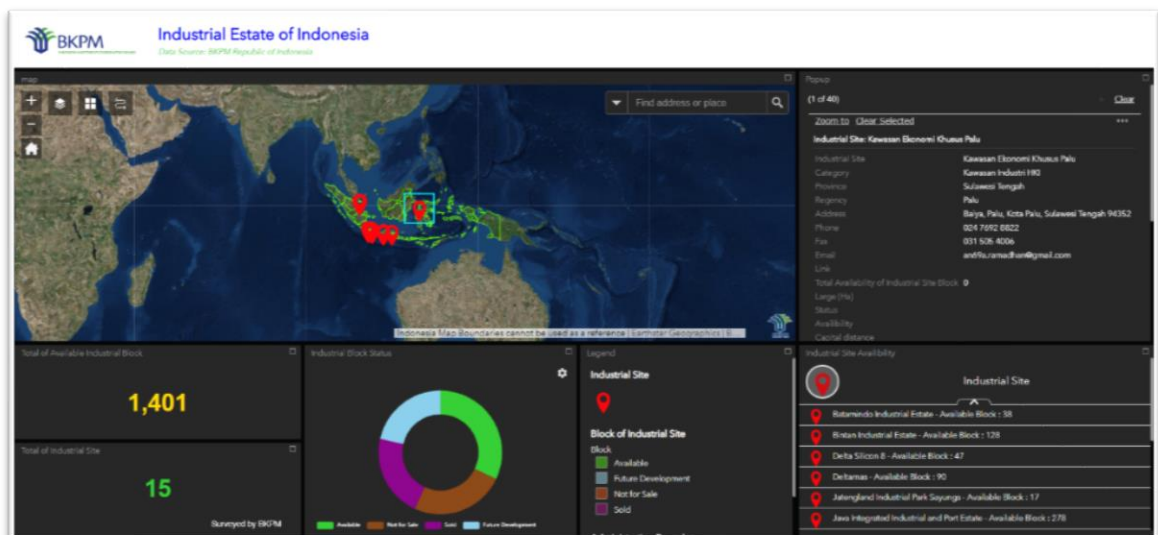

The main content area is titled "Industrial Estate of Indonesia" and includes a map of Indonesia with several red location markers. To the right of the map is a "Profile" panel for a selected industrial site, "Kawasan Ekonomi Khusus Palu". The profile details include:

- Industrial Site: Kawasan Ekonomi Khusus Palu
- Category: Kawasan Industri (KI)
- Province: Sulawesi Tengah
- Regency: Palu
- Address: Bayu, Palu, Kota Palu, Sulawesi Tengah 94352
- Phone: 024 7692 8822
- Fax: 031 505 4006
- Email: andfa.ramadhan@gmail.com
- Link: [Blank]
- Total Availability of Industrial Site Block: 0
- Length (Ha): [Blank]
- Status: [Blank]
- Availability: [Blank]
- Capital distance: [Blank]

Below the map and profile, there are several data panels:

- Total of Available Industrial Block:** 1,401
- Total of Industrial Site:** 15
- Industrial Block Status:** A donut chart showing the distribution of blocks across different statuses: Available (green), Not for Sale (orange), Sold (purple), and Future Development (blue).
- Legend:** A list of industrial sites with their available block counts:
  - Ratapendo Industrial Estate - Available Block : 38
  - Britan Industrial Estate - Available Block : 128
  - Delta Silicon 3 - Available Block : 47
  - Deltamas - Available Block : 90
  - Jatengrand Industrial Park Sayung - Available Block : 17
  - Java Integrated Industrial and Port Estate - Available Block : 278

1. Buka Halaman Portal, url : <http://regionalinvestment.bkpm.go.id/portal/>

2. Lihat Peta dan kemudian pilih Realisasi Investasi

3. Map widget to visualize data based on Province and Regency locations